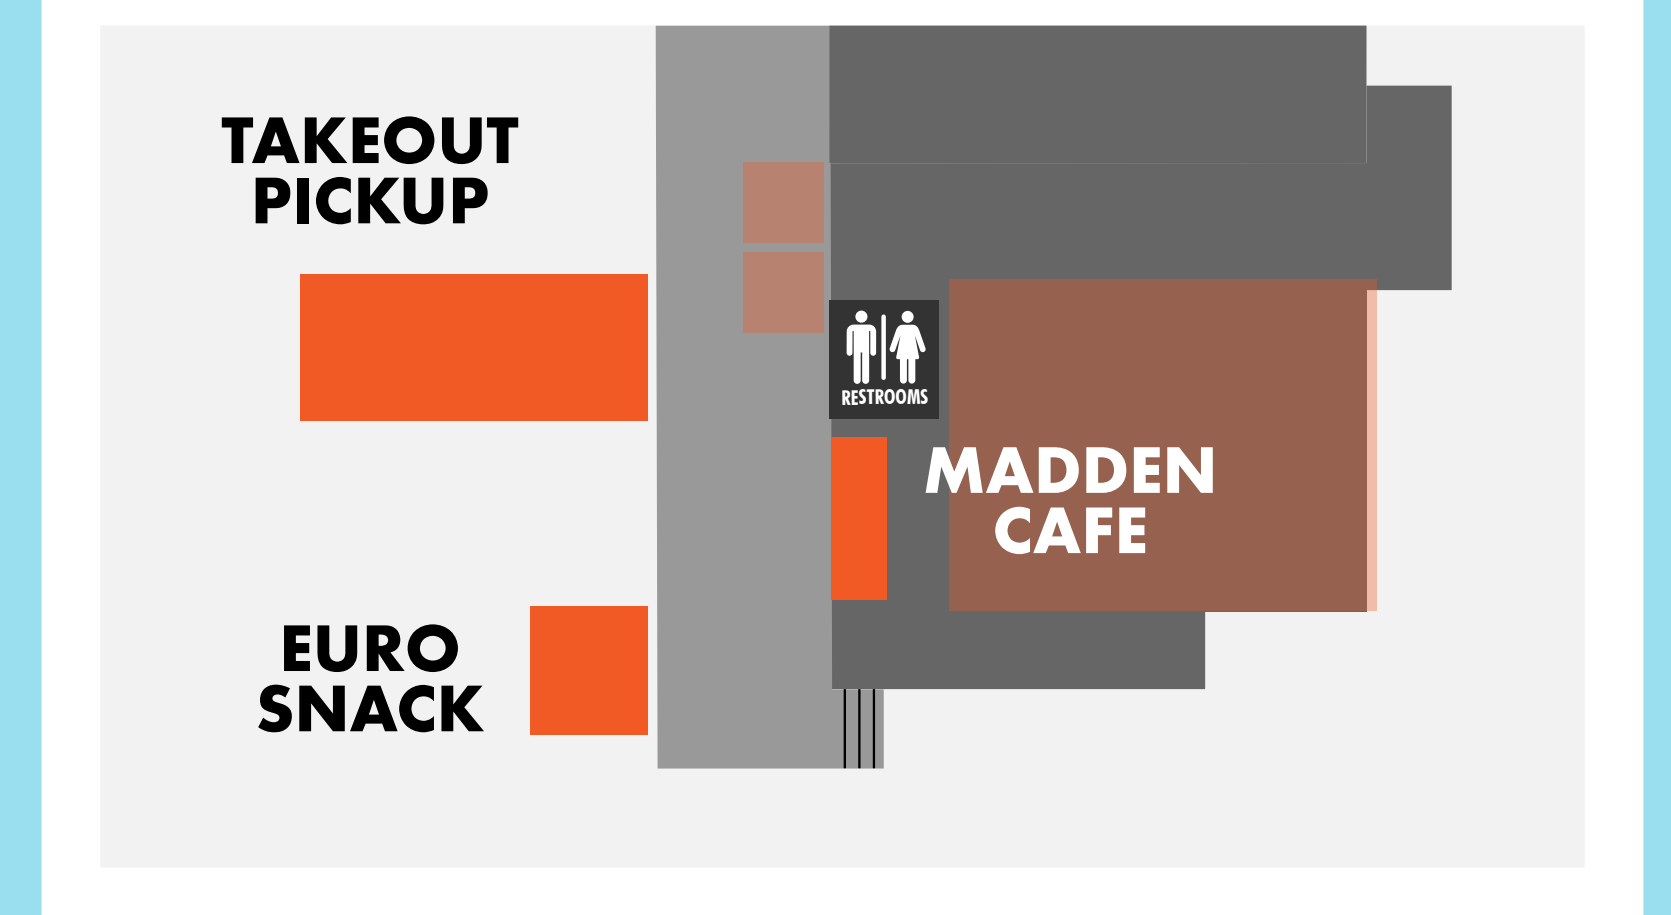

TO TAHOE CITY

NORTH BASE

2020/21 BASE MAP

LAKE TAHOE

TO SOUTH BASE

TO NORTH BASE

SOUTH BASE

TO SOUTH LAKE

1 RESORT SERVICES

2 NORTH BASE DINING LEVEL 1

3 89 BAR & GRILL LEVEL 2

4 SKI SCHOOL

5 WEST SHORE CAFE

6 HOMEWOOD HIGH & DRY MARINA

8 BIG BLUE VIEW BAR MID-MOUNTAIN

7 SOUTH BASE