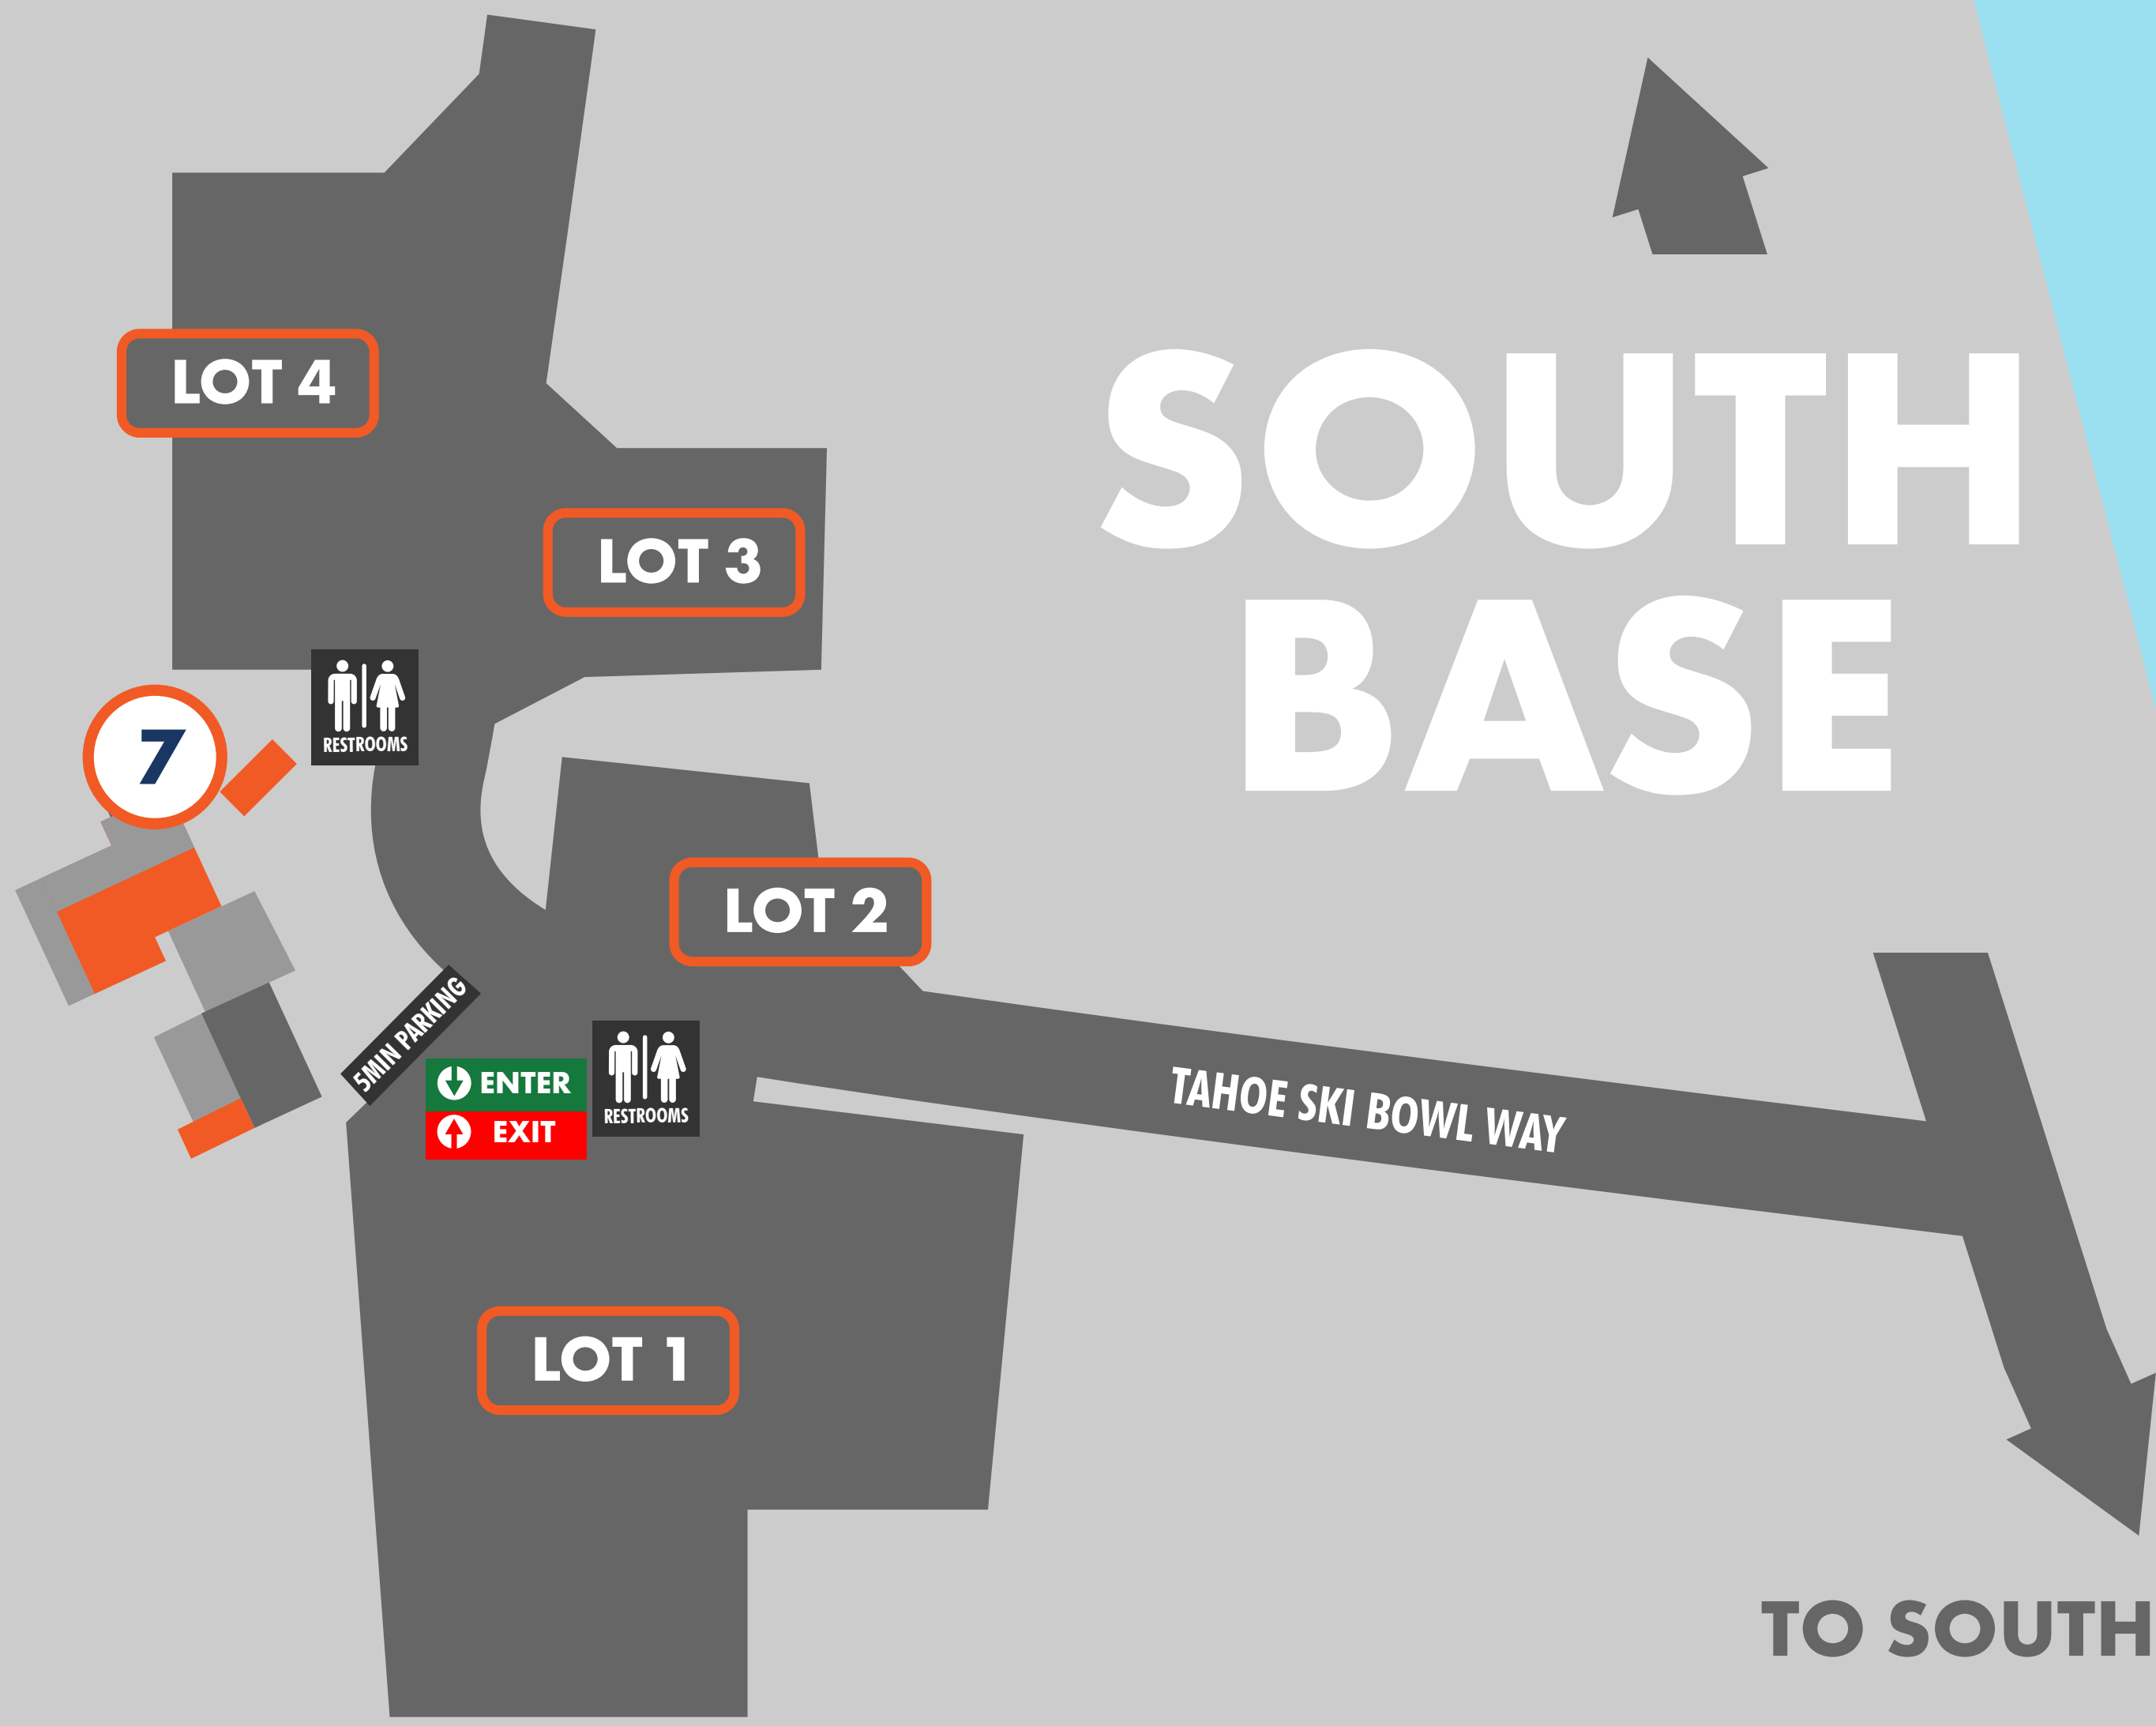

TO TAHOE CITY

NORTH BASE

2020/21 BASE MAP

LAKE TAHOE

TO SOUTH BASE

TO NORTH BASE

SOUTH BASE

TO SOUTH LAKE

1 RESORT SERVICES

2 NORTH BASE DINING LEVEL 1

3 89 BAR & GRILL LEVEL 2

4 SKI SCHOOL

5 WEST SHORE CAFE

6 HOMEWOOD HIGH & DRY MARINA

8 BIG BLUE VIEW BAR MID-MOUNTAIN

7 SOUTH BASE