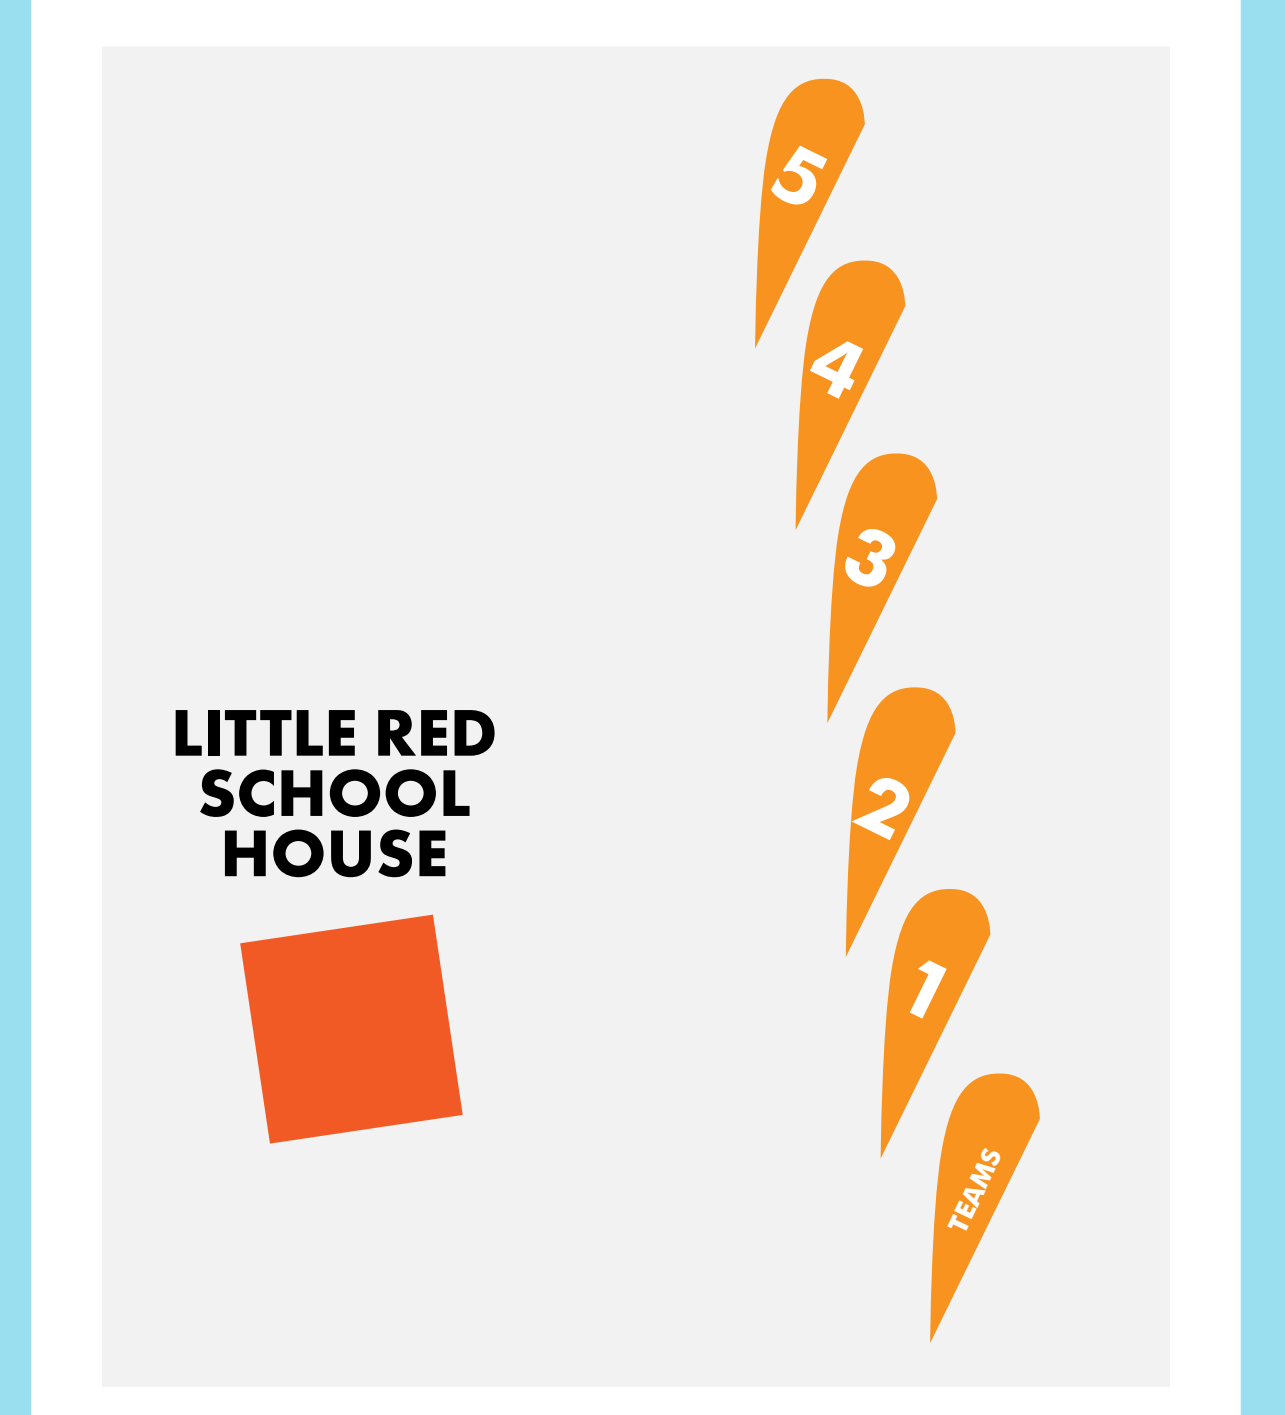

TO TAHOE CITY

NORTH BASE

2020/21 BASE MAP

LAKE TAHOE

TO SOUTH BASE

TO NORTH BASE

SOUTH BASE

TO SOUTH LAKE

1 RESORT SERVICES

2 NORTH BASE DINING LEVEL 1

3 89 BAR & GRILL LEVEL 2

4 SKI SCHOOL

5 WEST SHORE CAFE

6 HOMEWOOD HIGH & DRY MARINA

8 BIG BLUE VIEW BAR MID-MOUNTAIN

7 SOUTH BASE