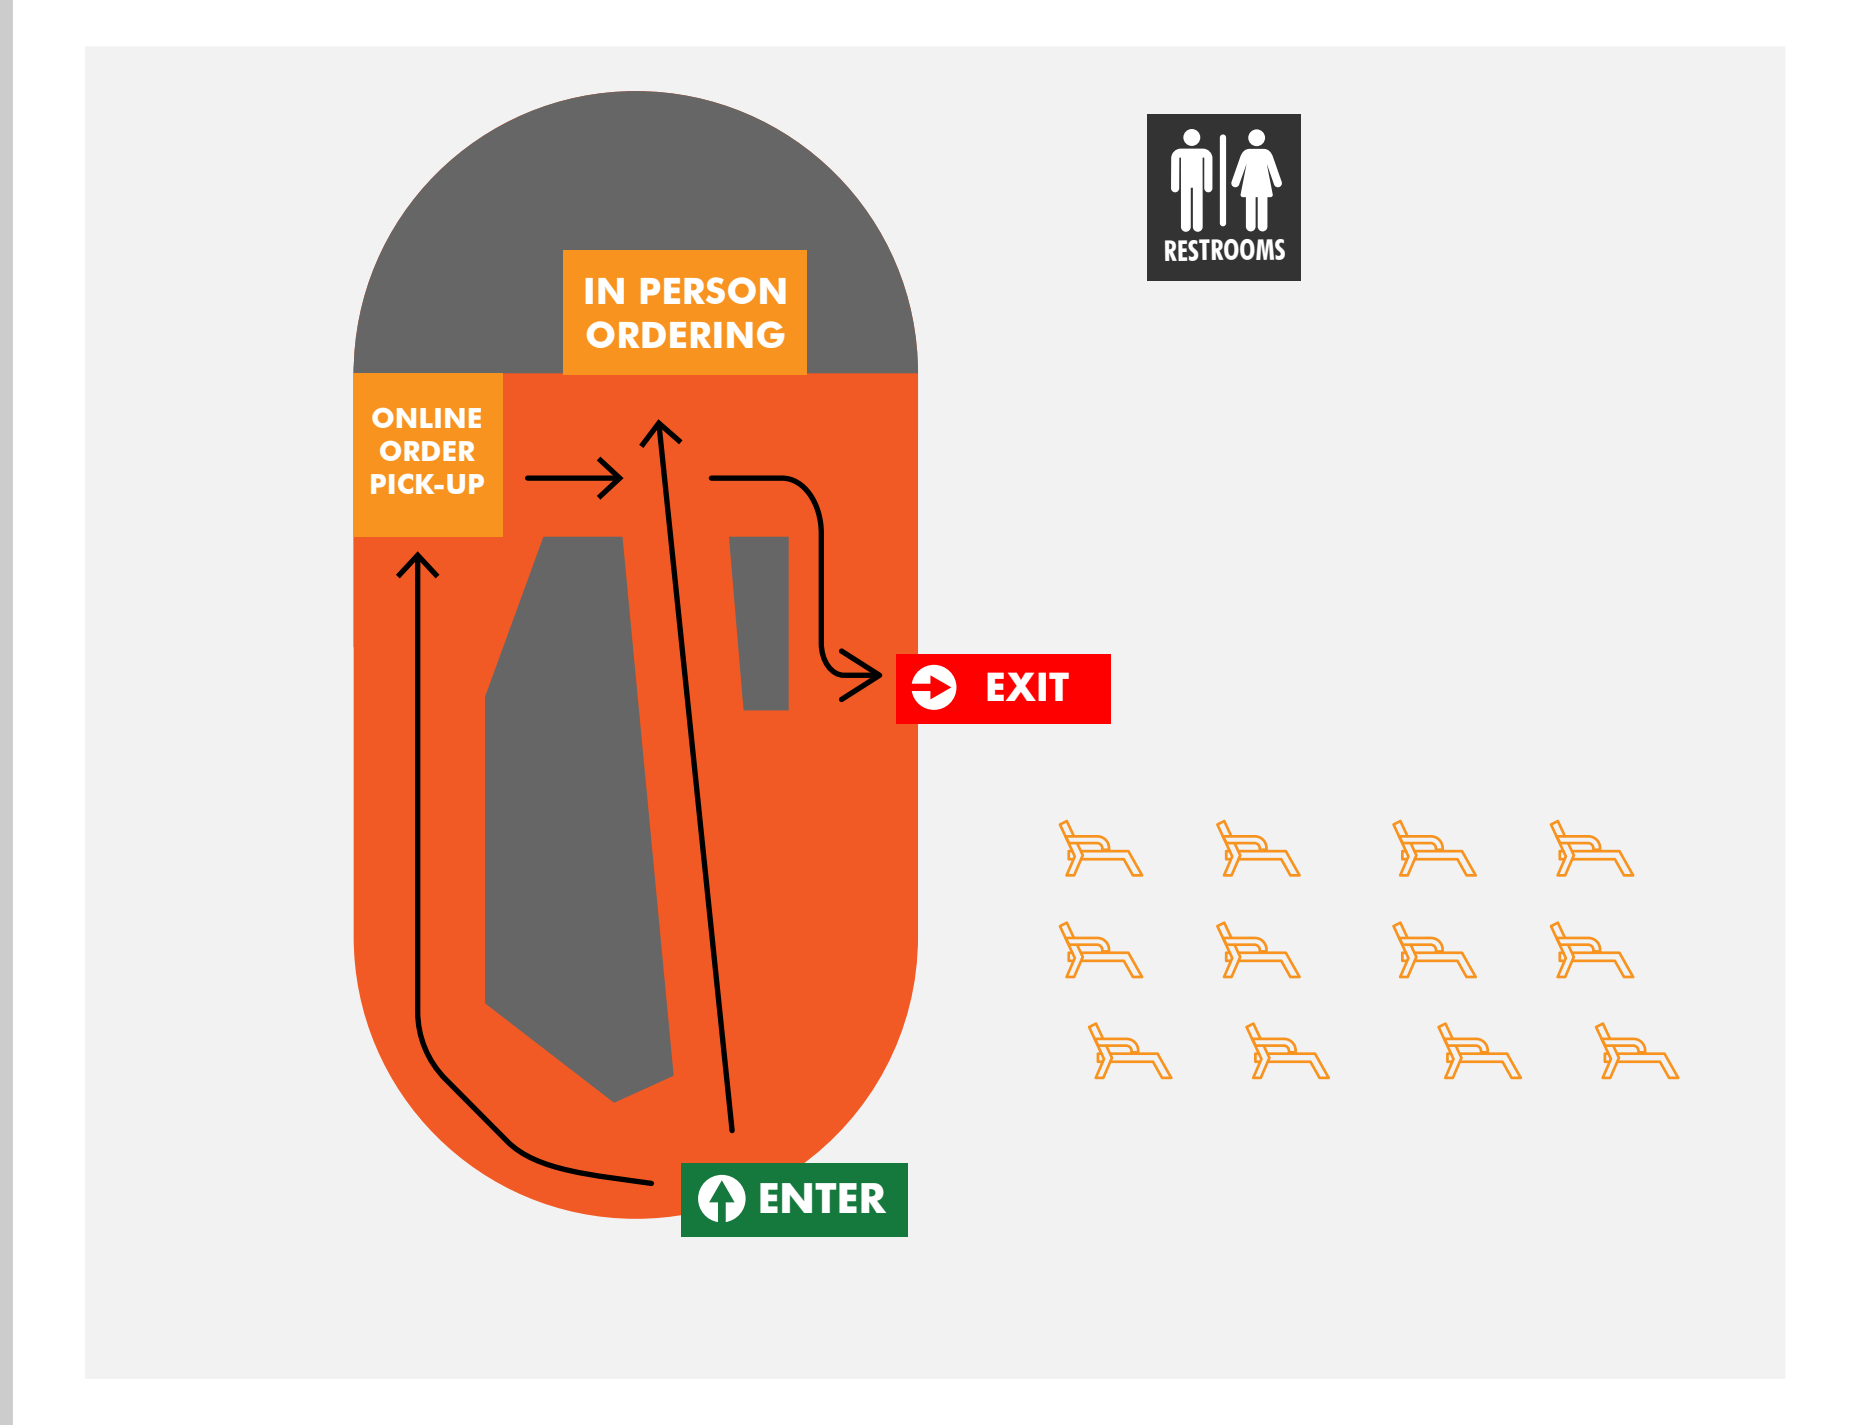

TO TAHOE CITY

NORTH BASE

2020/21 BASE MAP

LAKE TAHOE

TO SOUTH BASE

TO NORTH BASE

SOUTH BASE

TO SOUTH LAKE

1 RESORT SERVICES

2 NORTH BASE DINING LEVEL 1

3 89 BAR & GRILL LEVEL 2

4 SKI SCHOOL

5 WEST SHORE CAFE

6 HOMEWOOD HIGH & DRY MARINA

8 BIG BLUE VIEW BAR MID-MOUNTAIN

7 SOUTH BASE