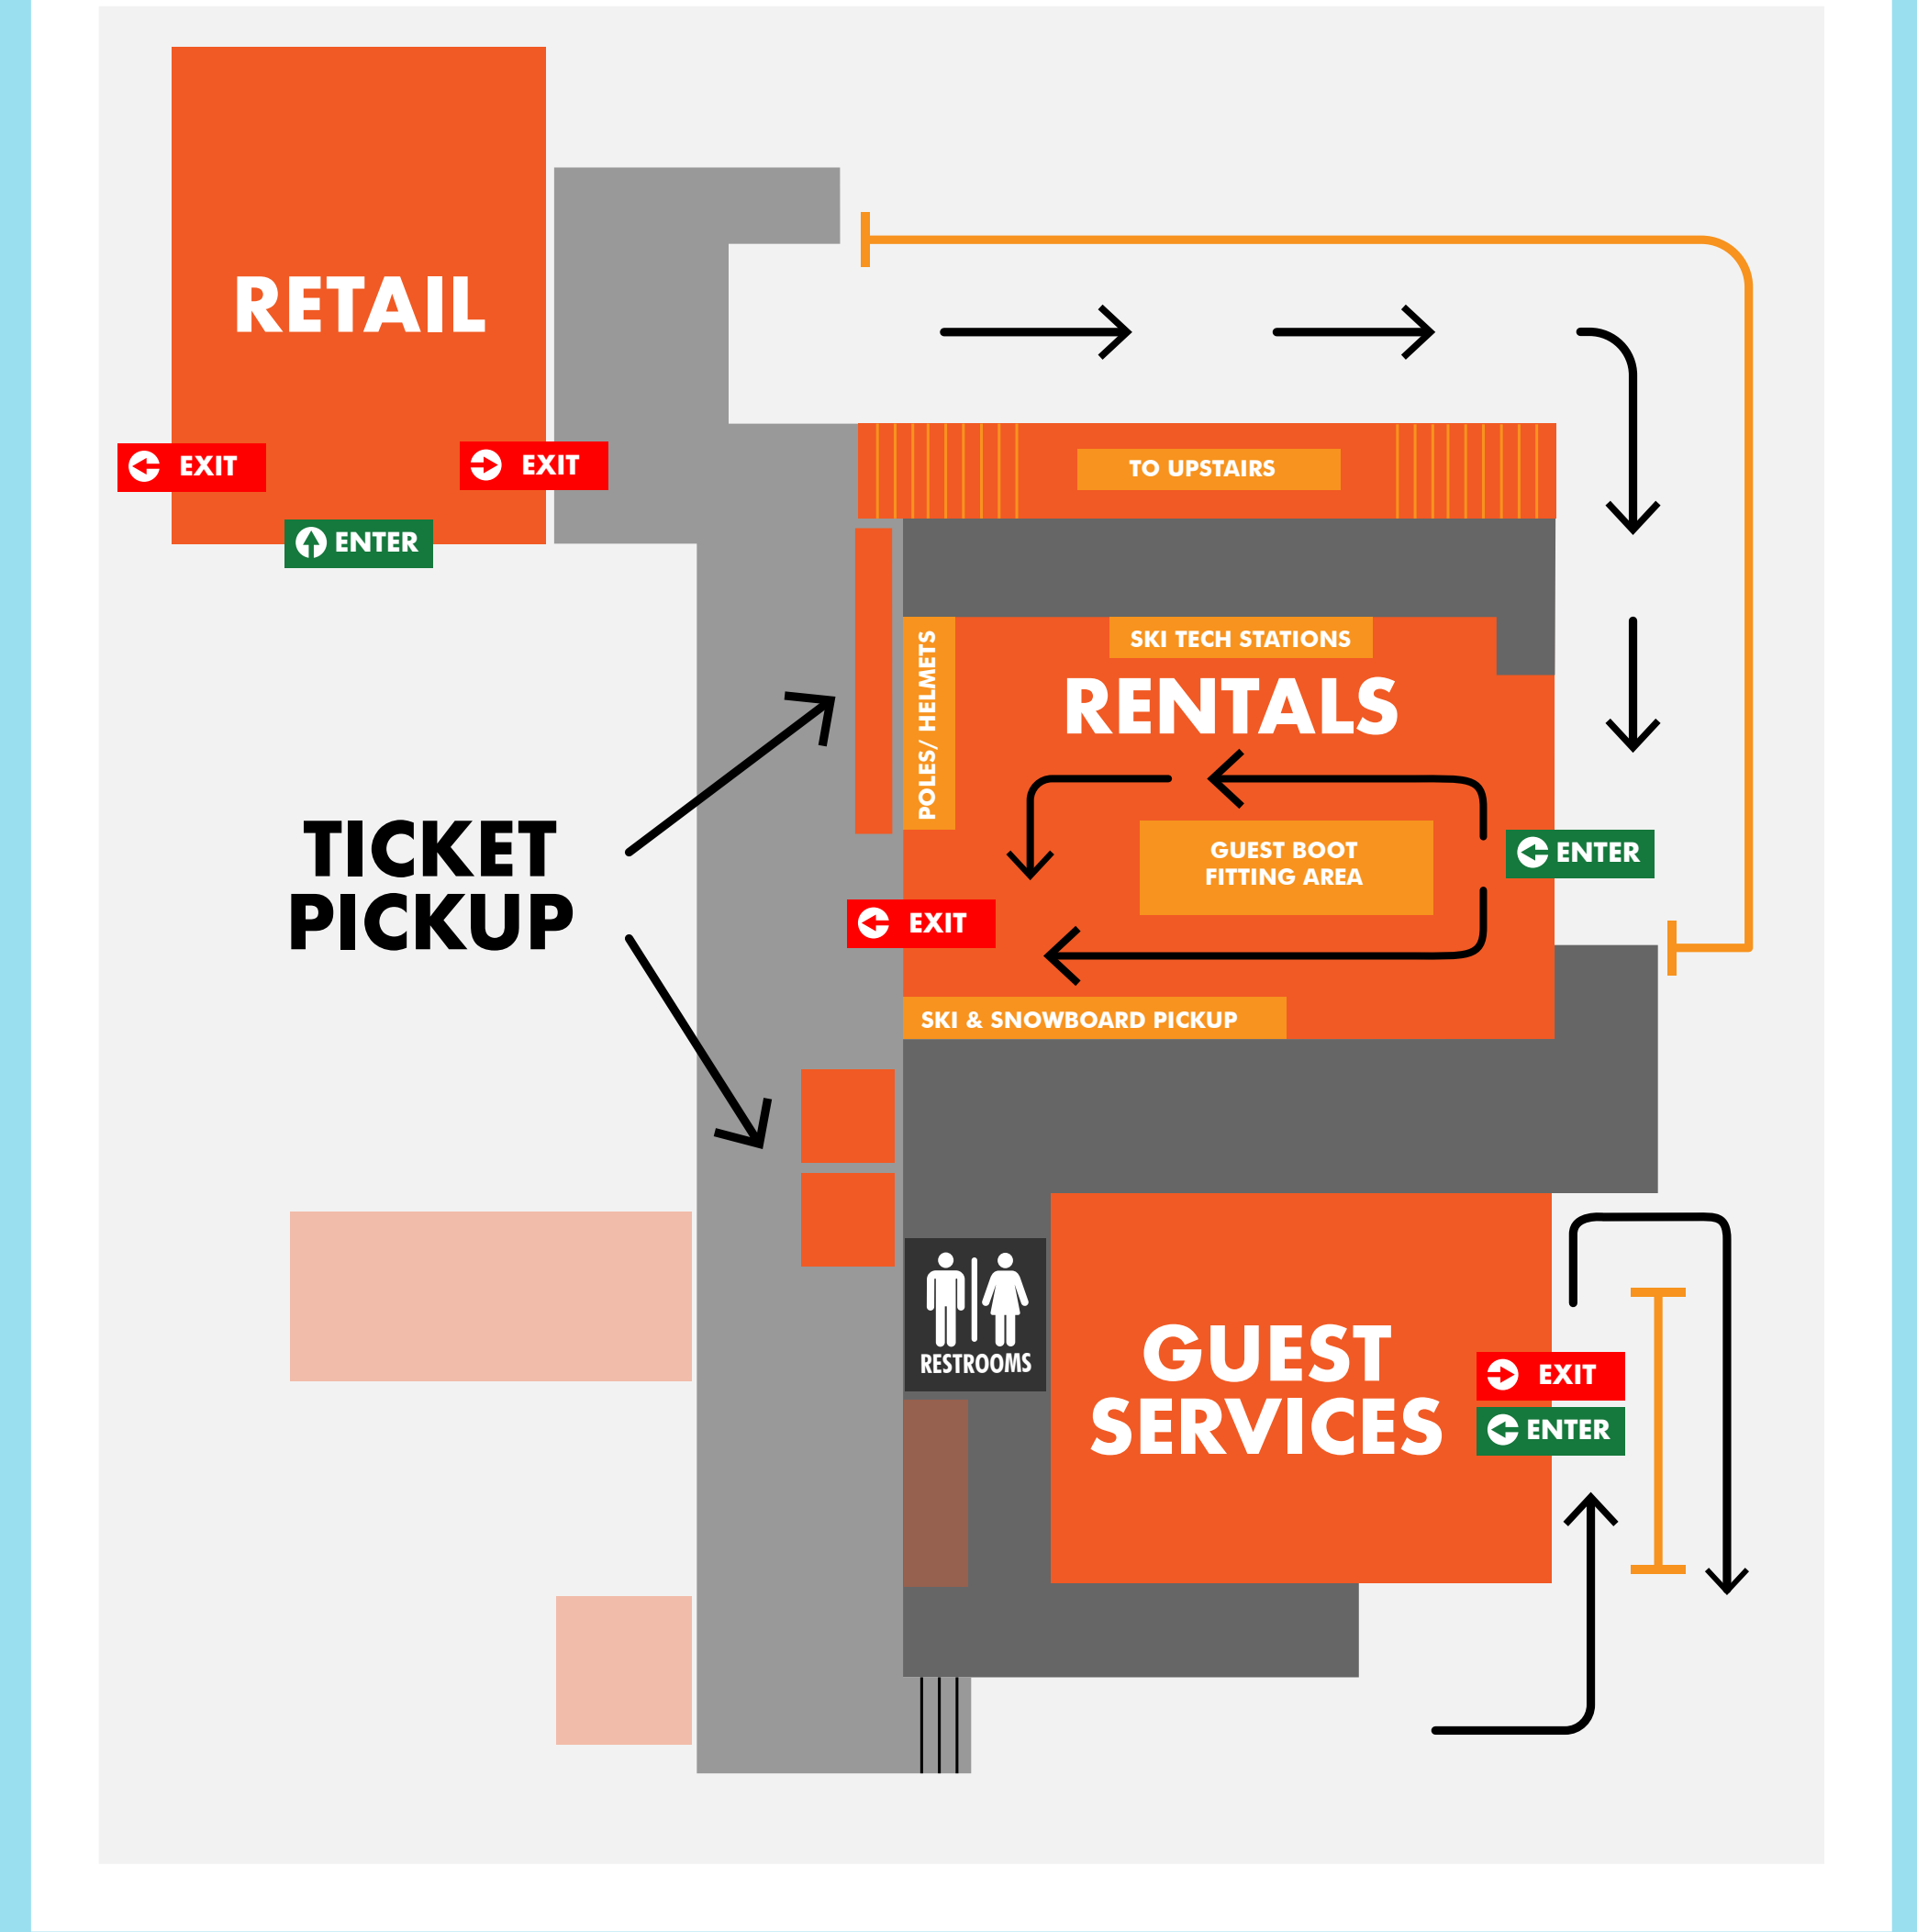

TO TAHOE CITY

NORTH BASE

2020/21 BASE MAP

LAKE TAHOE

TO SOUTH BASE

TO NORTH BASE

SOUTH BASE

TO SOUTH LAKE

1 RESORT SERVICES

2 NORTH BASE DINING LEVEL 1

3 89 BAR & GRILL LEVEL 2

4 SKI SCHOOL

5 WEST SHORE CAFE

6 HOMEWOOD HIGH & DRY MARINA

8 BIG BLUE VIEW BAR MID-MOUNTAIN

7 SOUTH BASE