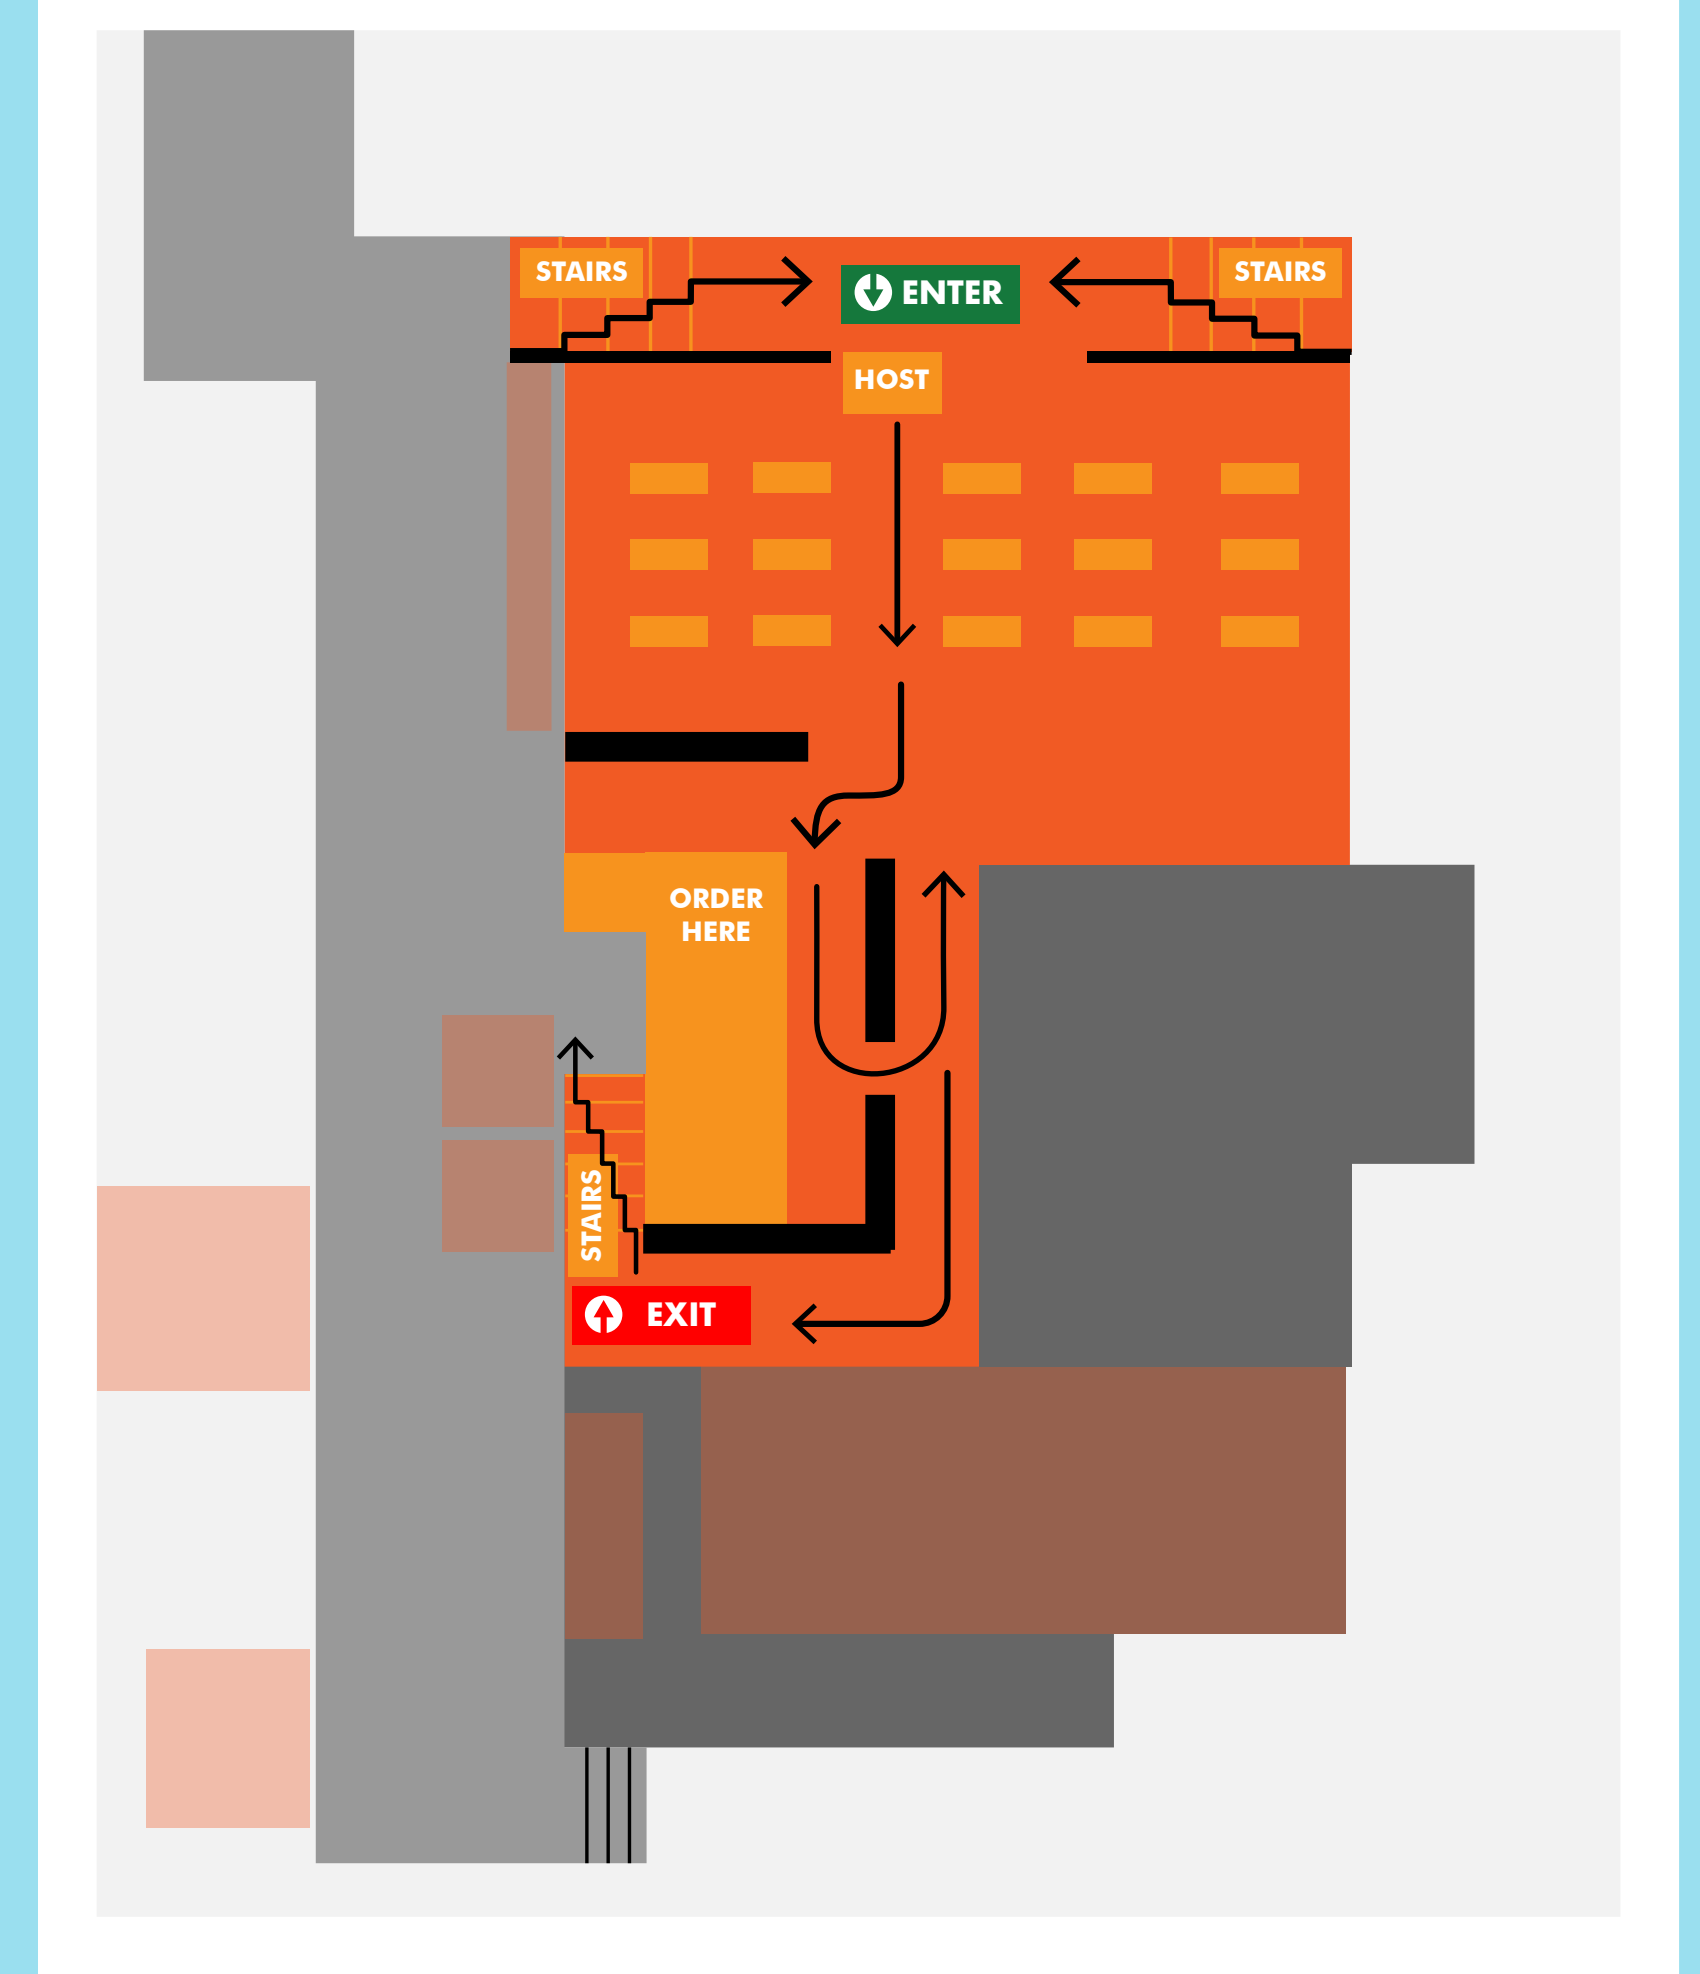

TO TAHOE CITY

NORTH BASE

2020/21 BASE MAP

LAKE TAHOE

TO SOUTH BASE

TO NORTH BASE

SOUTH BASE

TO SOUTH LAKE

1 RESORT SERVICES

2 NORTH BASE DINING LEVEL 1

3 89 BAR & GRILL LEVEL 2

4 SKI SCHOOL

5 WEST SHORE CAFE

6 HOMEWOOD HIGH & DRY MARINA

8 BIG BLUE VIEW BAR MID-MOUNTAIN

7 SOUTH BASE